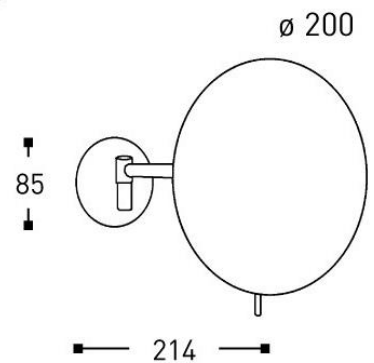

Product Details

Magnifying Mirror Unlighted

Reflection

COSMO MINIMALIST

Product Code: ALIM020607

- Single arm
- Full pivotal adjustment
- 3 x magnification
- Covered backplate
- Dimensions: Ø 200mm

Cleaning Instructions – Magnifying Mirrors