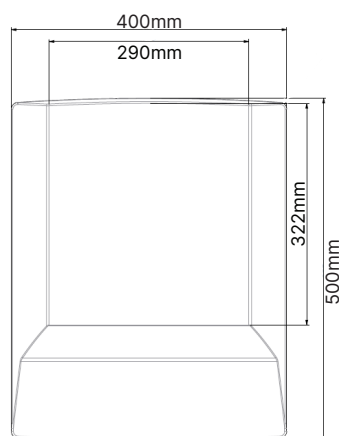

An extra layer of protection to the wall is provided plus the Maxi shield offers unique sound softening properties as an added bonus.

White
WS805

Natural Steel
WS806

Dimensions

Specifications

MAXI SHIELD

- Construction** ABS capped acrylic
Sound Levels Minus 10-12dBA (through wall)
Dimensions 1257H x 430W x 78D mm (plus 0-340mm with addition of stainless steel kickplate)
Weight 5.5kg
Colours White, Natural Steel, other colours on request
Warranty 12 months on manufacturing defects

MINI SHIELD

- Construction** ABS capped acrylic
Dimensions 500H x 400W x 13D mm
Weight 1.9kg
Colours White
Warranty 12 months on manufacturing defects

White - Mini
WS809