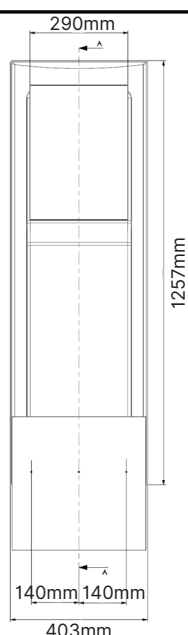

An extra layer of protection to the wall is provided plus the Maxi shield offers unique sound softening properties as an added bonus.

White
WS805

Natural Steel
WS806

Dimensions

Specifications

MAXI SHIELD

- Construction** ABS capped acrylic
Sound Levels Minus 10-12dBA (through wall)
Dimensions 1257H x 430W x 78D mm (plus 0-340mm with addition of stainless steel kickplate)
Weight 5.5kg
Colours White, Natural Steel, other colours on request
Warranty 12 months on manufacturing defects

MINI SHIELD

- Construction** ABS capped acrylic
Dimensions 500H x 400W x 13D mm
Weight 1.9kg
Colours White
Warranty 12 months on manufacturing defects

White - Mini
WS809