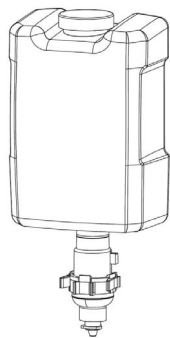

## FOAM SOAP

Supreme Foam Soap dispenser is a hygienic non-touch, easy to use solution that will prevent the cross contamination of germs and viruses.

The refillable foam soap tank gives you the flexibility to select your desired soap, while the portion control provides an economical solution and prevents wastage.

### Dimensions

Refillable tank holds 1000ml

**White**  
GWSD33W

### Specifications

|                          |   |
|--------------------------|---|
| <b>Operation</b>         | Automatic non-touch   |
| <b>Finish / Material</b> | ABS (+ aluminium alloy with anodised finish - black)                |
| <b>Soap Type</b>         | Foam soap   |
| <b>Capacity</b>          | 1000 ml (refillable)- up to 2500 portions per liter based on 1 drop |
| <b>Portion Control</b>   | 0.4 - 0.8 ml per dose   |
| <b>Power</b>             | Requires 4 x C size batteries                                       |
| <b>Dimensions</b>        | 280H x 140W x 120D mm   |
| <b>Weight</b>            | 1kg (net)   |
| <b>Fixing</b>            | Screws, wall anchors and 3M stripes included                        |
| <b>Warranty</b>          | 12 months (excludes battery)  |