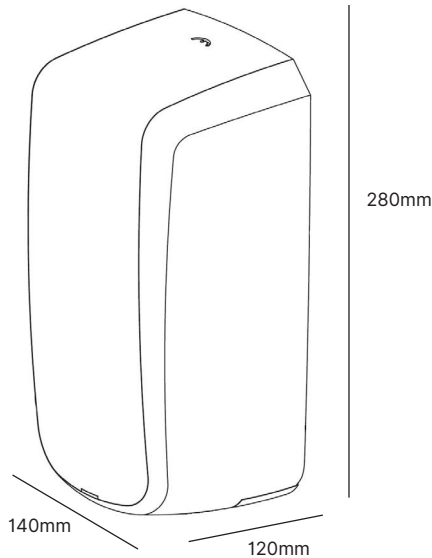

## FOAM SOAP

Supreme Foam Soap dispenser is a hygienic non-touch, easy to use solution that will prevent the cross contamination of germs and viruses.

The refillable foam soap tank gives you the flexibility to select your desired soap, while the portion control provides an economical solution and prevents wastage.

### Dimensions

Refillable tank holds 1000ml

**White**  
GWSD33W