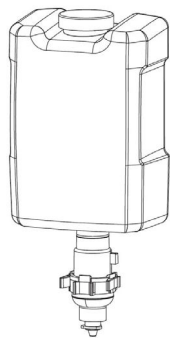

## FOAM SOAP

Supreme Foam Soap dispenser is a hygienic non-touch, easy to use solution that will prevent the cross contamination of germs and viruses.

The refillable foam soap tank gives you the flexibility to select your desired soap, while the portion control provides an economical solution and prevents wastage.

### Dimensions

Refillable tank holds 1000ml

### Specifications

<b>Operation</b>	Automatic non-touch
<b>Finish / Material</b>	ABS + aluminium alloy with anodised finish
<b>Soap Type</b>	Foam soap
<b>Capacity</b>	1000 ml (refillable)- up to 2500 portions per liter based on 1 drop
<b>Portion Control</b>	0.4 - 0.8 ml per dose
<b>Power</b>	Requires 4 x C size batteries
<b>Dimensions</b>	280H x 140W x 120D mm
<b>Weight</b>	1kg (net)
<b>Fixing</b>	Screws, wall anchors and 3M stripes included
<b>Warranty</b>	12 months (excludes battery)