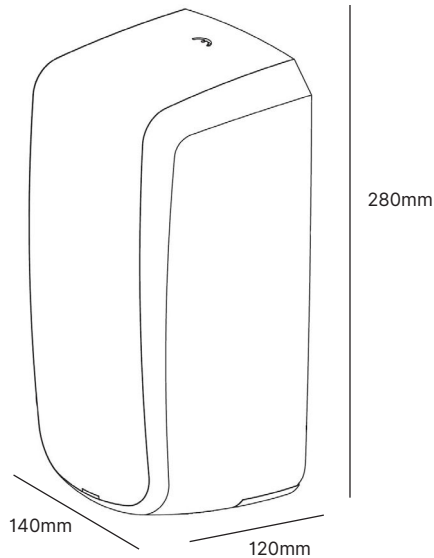

## FOAM SOAP

Supreme Foam Soap dispenser is a hygienic non-touch, easy to use solution that will prevent the cross contamination of germs and viruses.

The refillable foam soap tank gives you the flexibility to select your desired soap, while the portion control provides an economical solution and prevents wastage.

### Dimensions

Refillable tank holds 1000ml