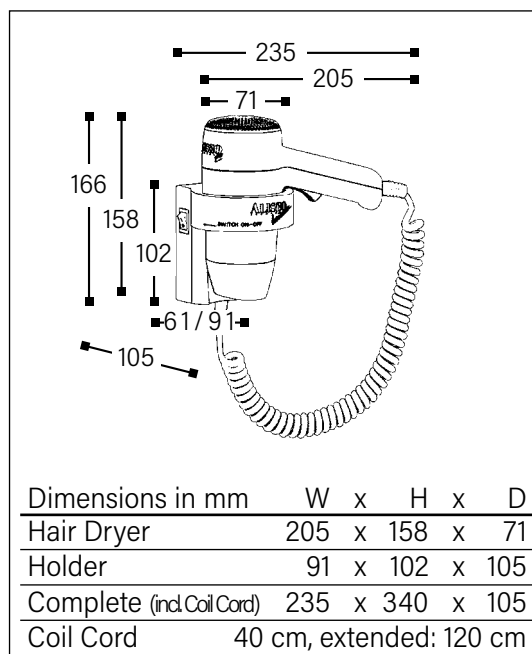

WARRANTY

The Aliseo hair dryers are fully guaranteed against defective materials and faulty workmanship for a period of 12 months from date of sale, subject to being installed and maintained in accordance with the manufacturer's instructions.

This warranty does not cover damage due to misuse, abuse, and dropping the hair dryer, or from hair blocking air inlets.

Warranties are restricted to guestrooms and in-room use only, and installation in other areas such public areas, gymnasiums, pool changing rooms is at the owner's risk.

Note: Our warranty only extends to products purchased and installed in New Zealand.

SPL

splwashrooms.co.nz