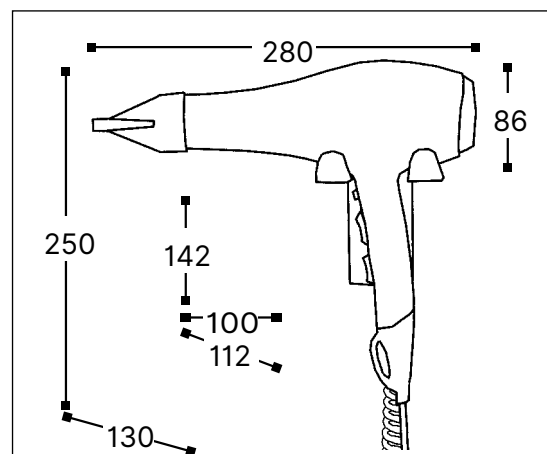

#### Cleaning Instructions - Hair Dryer:

- Disconnect the hand dryer from the power supply.
- Wipe the case of the hairdryer with a damp (NOT wet) cloth.
- Polish with a dry cotton cloth.

Dimensions in mm	W x H x D
Hair Dryer	280 x 250 x 86
Holder	100 x 142 x 112
Complete (incl cord)	280 x 485 x 130
Coil Cord	60 cm, extended: 150 cm