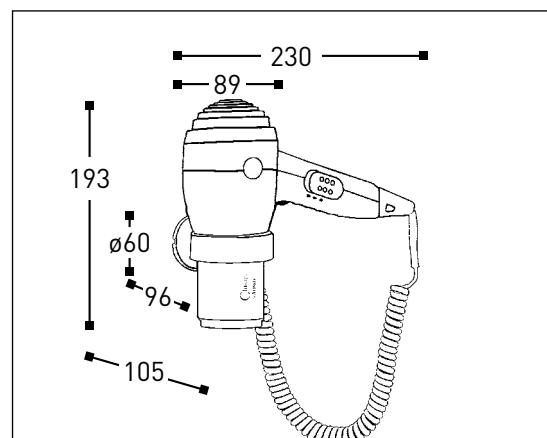

Product Details

Hotel Hair Dryers

CHROMO 1200W

- Wall mounted brass holder
- Two heat/speed setting 600/1200 W
- Safety release button
- Safety screws
- Integrated overheating protection
- Double insulated (Class II)
- 220-240 V, 50/60 Hz

Note: Our warranty only extends to products purchased and installed in New Zealand.

Dimension in mm	W	x	H	x	D
Hair Dryer	230	x	193	x	89
Holder	60	x	60	x	96
Complete (incl.coil)	230	x	193	x	105
Coil Cord	50 cm, extended: 120 cm				