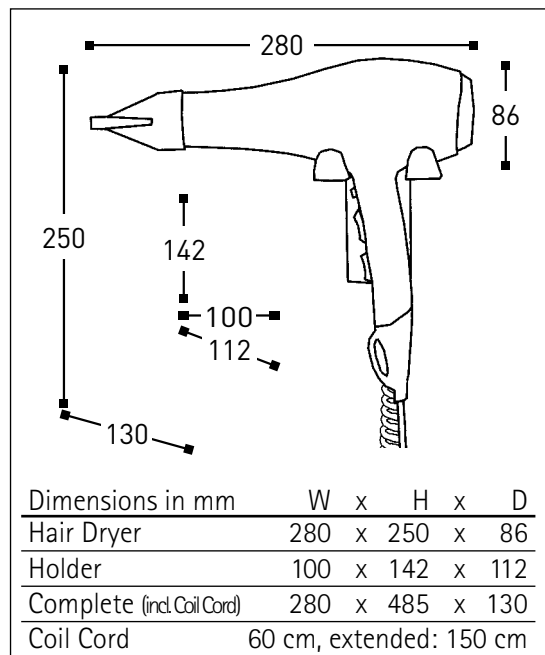

WARRANTY

The Aliseo hair dryers are fully guaranteed against defective materials and faulty workmanship for a period of 12 months from date of sale, subject to being installed and maintained in accordance with the manufacturer's instructions.

This warranty does not cover damage due to misuse, abuse, and dropping the hair dryer, or from hair blocking air inlets. Warranties are restricted to guestrooms and in-room use only, and installation in other areas such as public areas, gymnasiums, pool changing rooms is at the owner's risk. Note: Our warranty only extends to products purchased and installed in New Zealand.

SPL

splwashrooms.co.nz