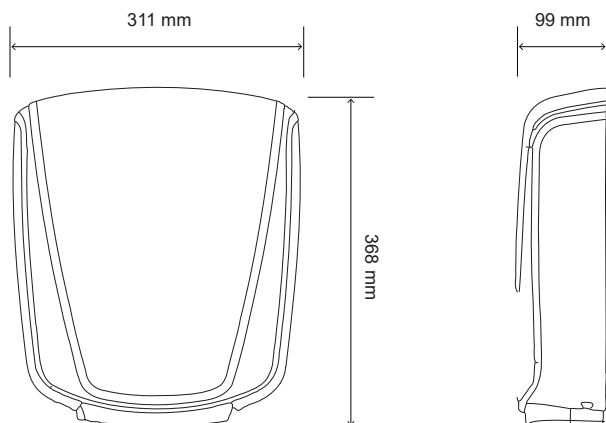

The Airjet's stylish slimline design is matched with refined acoustics and an energy efficient high-performance motor to complement any washroom space.

Brushed Stainless
WDQ973BSS

White
WDQ974W

Dimensions

Specifications

Cover	Die cast aluminium white / Brushed stainless steel
Motor	Universal brushed vacuum type 31,000 RPM
Power	950W High, 650W Med, 450W Low
Element	Nichrome wire construction 475W
Rating	Universal Voltage - 120 - 277VAC, 50/60Hz, IP24
Filtration	HEPA (coarse filter on request)
Switching	Infrared sensor activation
Sound Levels	High 69dBA, Med 67dBA, Low 66dBA (measured @2m)
Max Airflow	71 m3/hour low speed - 108 m3/hour high speed (@241km/h or 362km/h)
Dimensions	368H x 311W x 100D mm
Weight	White 3.7kg / Brushed stainless steel 4.4kg
Warranty	Supreme hand dryer 60 month limited warranty
Standards	Complies with New Zealand & Australian standards