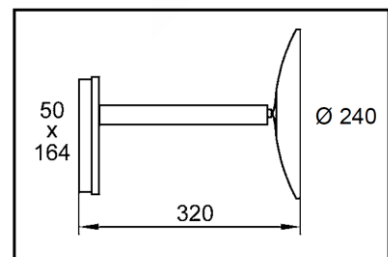

DIMENSIONS

SPECIFICATIONS

Model Number ALIM020796
Colour Chrome
Magnification 3 x magnification
Dimensions On single arm chrome, Ø 220MM
Operation 4 x AA battery

Mains operation

- Option of warm white light or cool white light
- Fully adjustable single arm
- Secured by reinforced pivot joint

DIMENSIONS

SPECIFICATIONS

Model Number ALIM020758
Colour Chrome
Magnification 3 x magnification
Dimensions On single arm chrome, Ø 240mm
Operation Mains operation