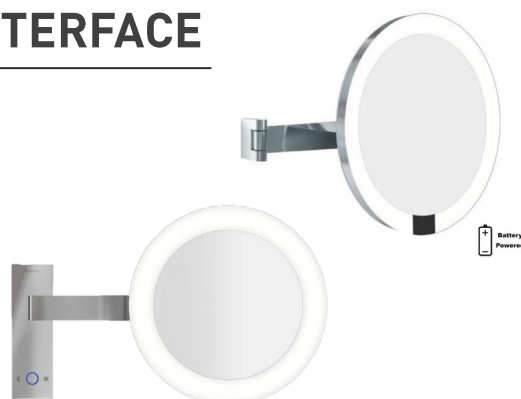

ALISEO MOONDANCE & ALISEO INTERFACE

Lighted Wall Mounted Magnifying Mirrors

- 3 x magnification
- European design
- Chrome finish
- Battery sensor or mains operated

ALISEO INTERFACE

The Interface features a battery sensor LED lighting system that operates by facial recognition.

ALISEO MOONDANCE

The Moon Dance features a mains powered LED lighting system with two-tone touch control.

Battery operation

- Auto shut off after 15 seconds
- Fully adjustable single arm
- Secured by reinforced pivot joint

DIMENSIONS

SPECIFICATIONS

Model Number ALIM020796
Colour Chrome
Magnification 3 x magnification
Dimensions On single arm chrome, Ø 220MM
Operation 4 x AA battery

Mains operation

- Option of warm white light or cool white light
- Fully adjustable single arm
- Secured by reinforced pivot joint

DIMENSIONS

SPECIFICATIONS

Model Number ALIM020758
Colour Chrome
Magnification 3 x magnification
Dimensions On single arm chrome, Ø 240mm
Operation Mains operation