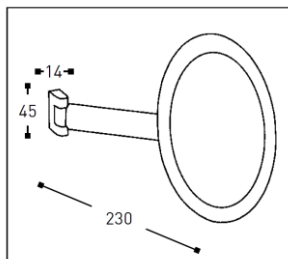

DIMENSIONS

SPECIFICATIONS

Model Number ALIM020796
Colour Chrome
Magnification 3 x magnification
Dimensions On single arm chrome, Ø 220MM
Operation 4 x AA battery

Mains operation

- Option of warm white light or cool white light
- Fully adjustable single arm
- Secured by reinforced pivot joint

DIMENSIONS

SPECIFICATIONS

Model Number ALIM020758
Colour Chrome
Magnification 3 x magnification
Dimensions On single arm chrome, Ø 240mm
Operation Mains operation