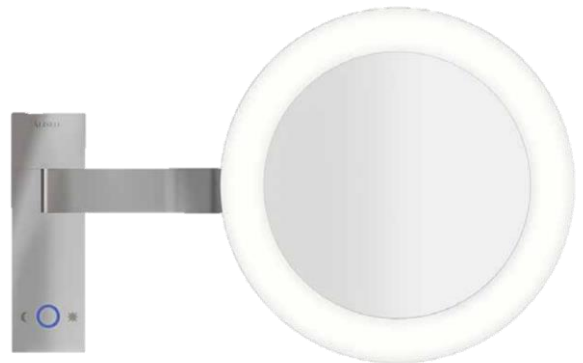

ALISEO MOONDANCE & ALISEO INTERFACE

Lighted Wall Mounted Magnifying Mirrors

- 3 x magnification
- European design
- Chrome finish
- Battery sensor or mains operated

ALISEO INTERFACE

The Interface features a battery sensor LED lighting system that operates by facial recognition.

ALISEO MOONDANCE

The Moon Dance features a mains powered LED lighting system with two-tone touch control.

Battery operation

- Auto shut off after 15 seconds
- Fully adjustable single arm
- Secured by reinforced pivot joint

DIMENSIONS

SPECIFICATIONS

Model Number ALIM020796
Colour Chrome
Magnification 3 x magnification
Dimensions On single arm chrome, Ø 220MM
Operation 4 x AA battery

Mains operation

- Option of warm white light or cool white light
- Fully adjustable single arm
- Secured by reinforced pivot joint

DIMENSIONS

SPECIFICATIONS

Model Number ALIM020758
Colour Chrome
Magnification 3 x magnification
Dimensions On single arm chrome, Ø 240mm
Operation Mains operation