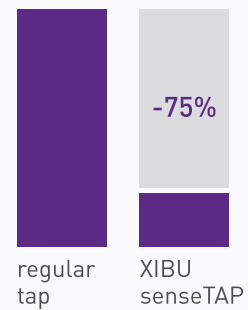

WATER SAVINGS