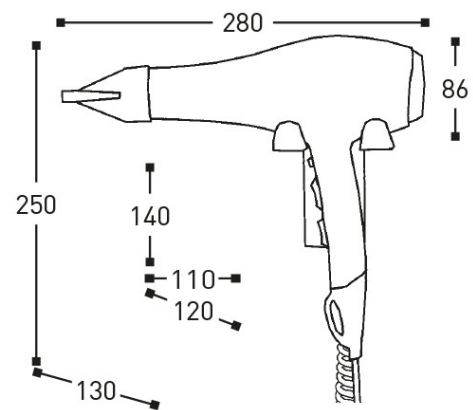

ALISEO BLACK MAMBO

1875W Luxury Performance Hotel Hair Dryer

- Ionic drying technology
- Three temperature settings
- Two air speeds
- Cold shot button
- Soft touch housing

ALISEO BLACK MAMBO

PERFORMANCE BY DESIGN

DIMENSIONS

SPECIFICATIONS

Model Number	ALIH010500
Colour	Black
Motor	240V AC 900-1875W

DIMENSIONS

Hair Dryer	280w x 250h x 86d mm
Holder	110w x 140h x 120d mm
Coil	60cm, extended: 150cm

Wall holder with LED-lighted interrupter switch