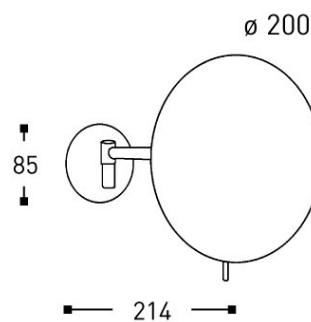

ALISEO COSMO MINIMALIST

Square & Round Wall Mounted Magnifying Mirrors

- 3 x magnification
- Chrome finish
- Modern aesthetic design

ALISEO COSMO MINIMALIST

Square or Round Wall Mounted Magnifying Mirrors

DIMENSIONS

DIMENSIONS

SPECIFICATIONS

Model Number	ALIM020563
Colour	Chrome
Magnification	3 x magnification
Dimensions	On single arm chrome, 160 x 240mm

SPECIFICATIONS

Model Number	ALIM020607
Colour	Chrome
Magnification	3 x magnification
Dimensions	On single arm chrome, ø 200mm