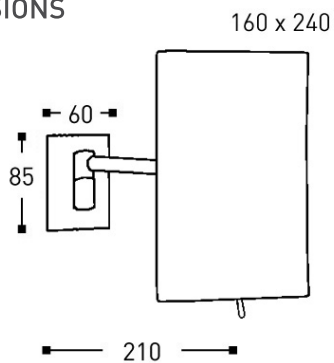

ALISEO COSMO MINIMALIST

Square & Round Wall Mounted Magnifying Mirrors

- 3 x magnification
- Chrome finish
- Modern aesthetic design

ALISEO COSMO MINIMALIST

Square or Round Wall Mounted Magnifying Mirrors

DIMENSIONS

DIMENSIONS

SPECIFICATIONS

Model Number	ALIM020563
Colour	Chrome
Magnification	3 x magnification
Dimensions	On single arm chrome, 160 x 240mm

SPECIFICATIONS

Model Number	ALIM020607
Colour	Chrome
Magnification	3 x magnification
Dimensions	On single arm chrome, ø 200mm