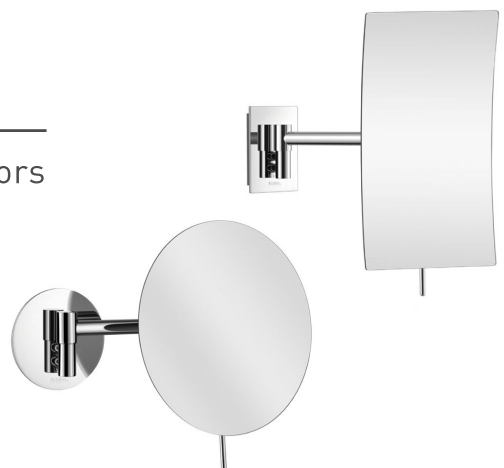

ALISEO COSMO MINIMALIST

Square & Round Wall Mounted Magnifying Mirrors

- 3 x magnification
- Chrome finish
- Modern aesthetic design

ALISEO COSMO MINIMALIST

Square or Round Wall Mounted Magnifying Mirrors

Aliseo's mirrors are design driven and beautifully detailed. Providing fashionable reflective solutions with stylistic geometric diversity transforming any hotel or guest room into a personal design statement. Simplicity at its finest.

DIMENSIONS

DIMENSIONS

SPECIFICATIONS

Model Number	ALIM020563
Colour	Chrome
Magnification	3 x magnification
Dimensions	On single arm chrome, 160 x 240mm

SPECIFICATIONS

Model Number	ALIM020607
Colour	Chrome
Magnification	3 x magnification
Dimensions	On single arm chrome, ø 200mm